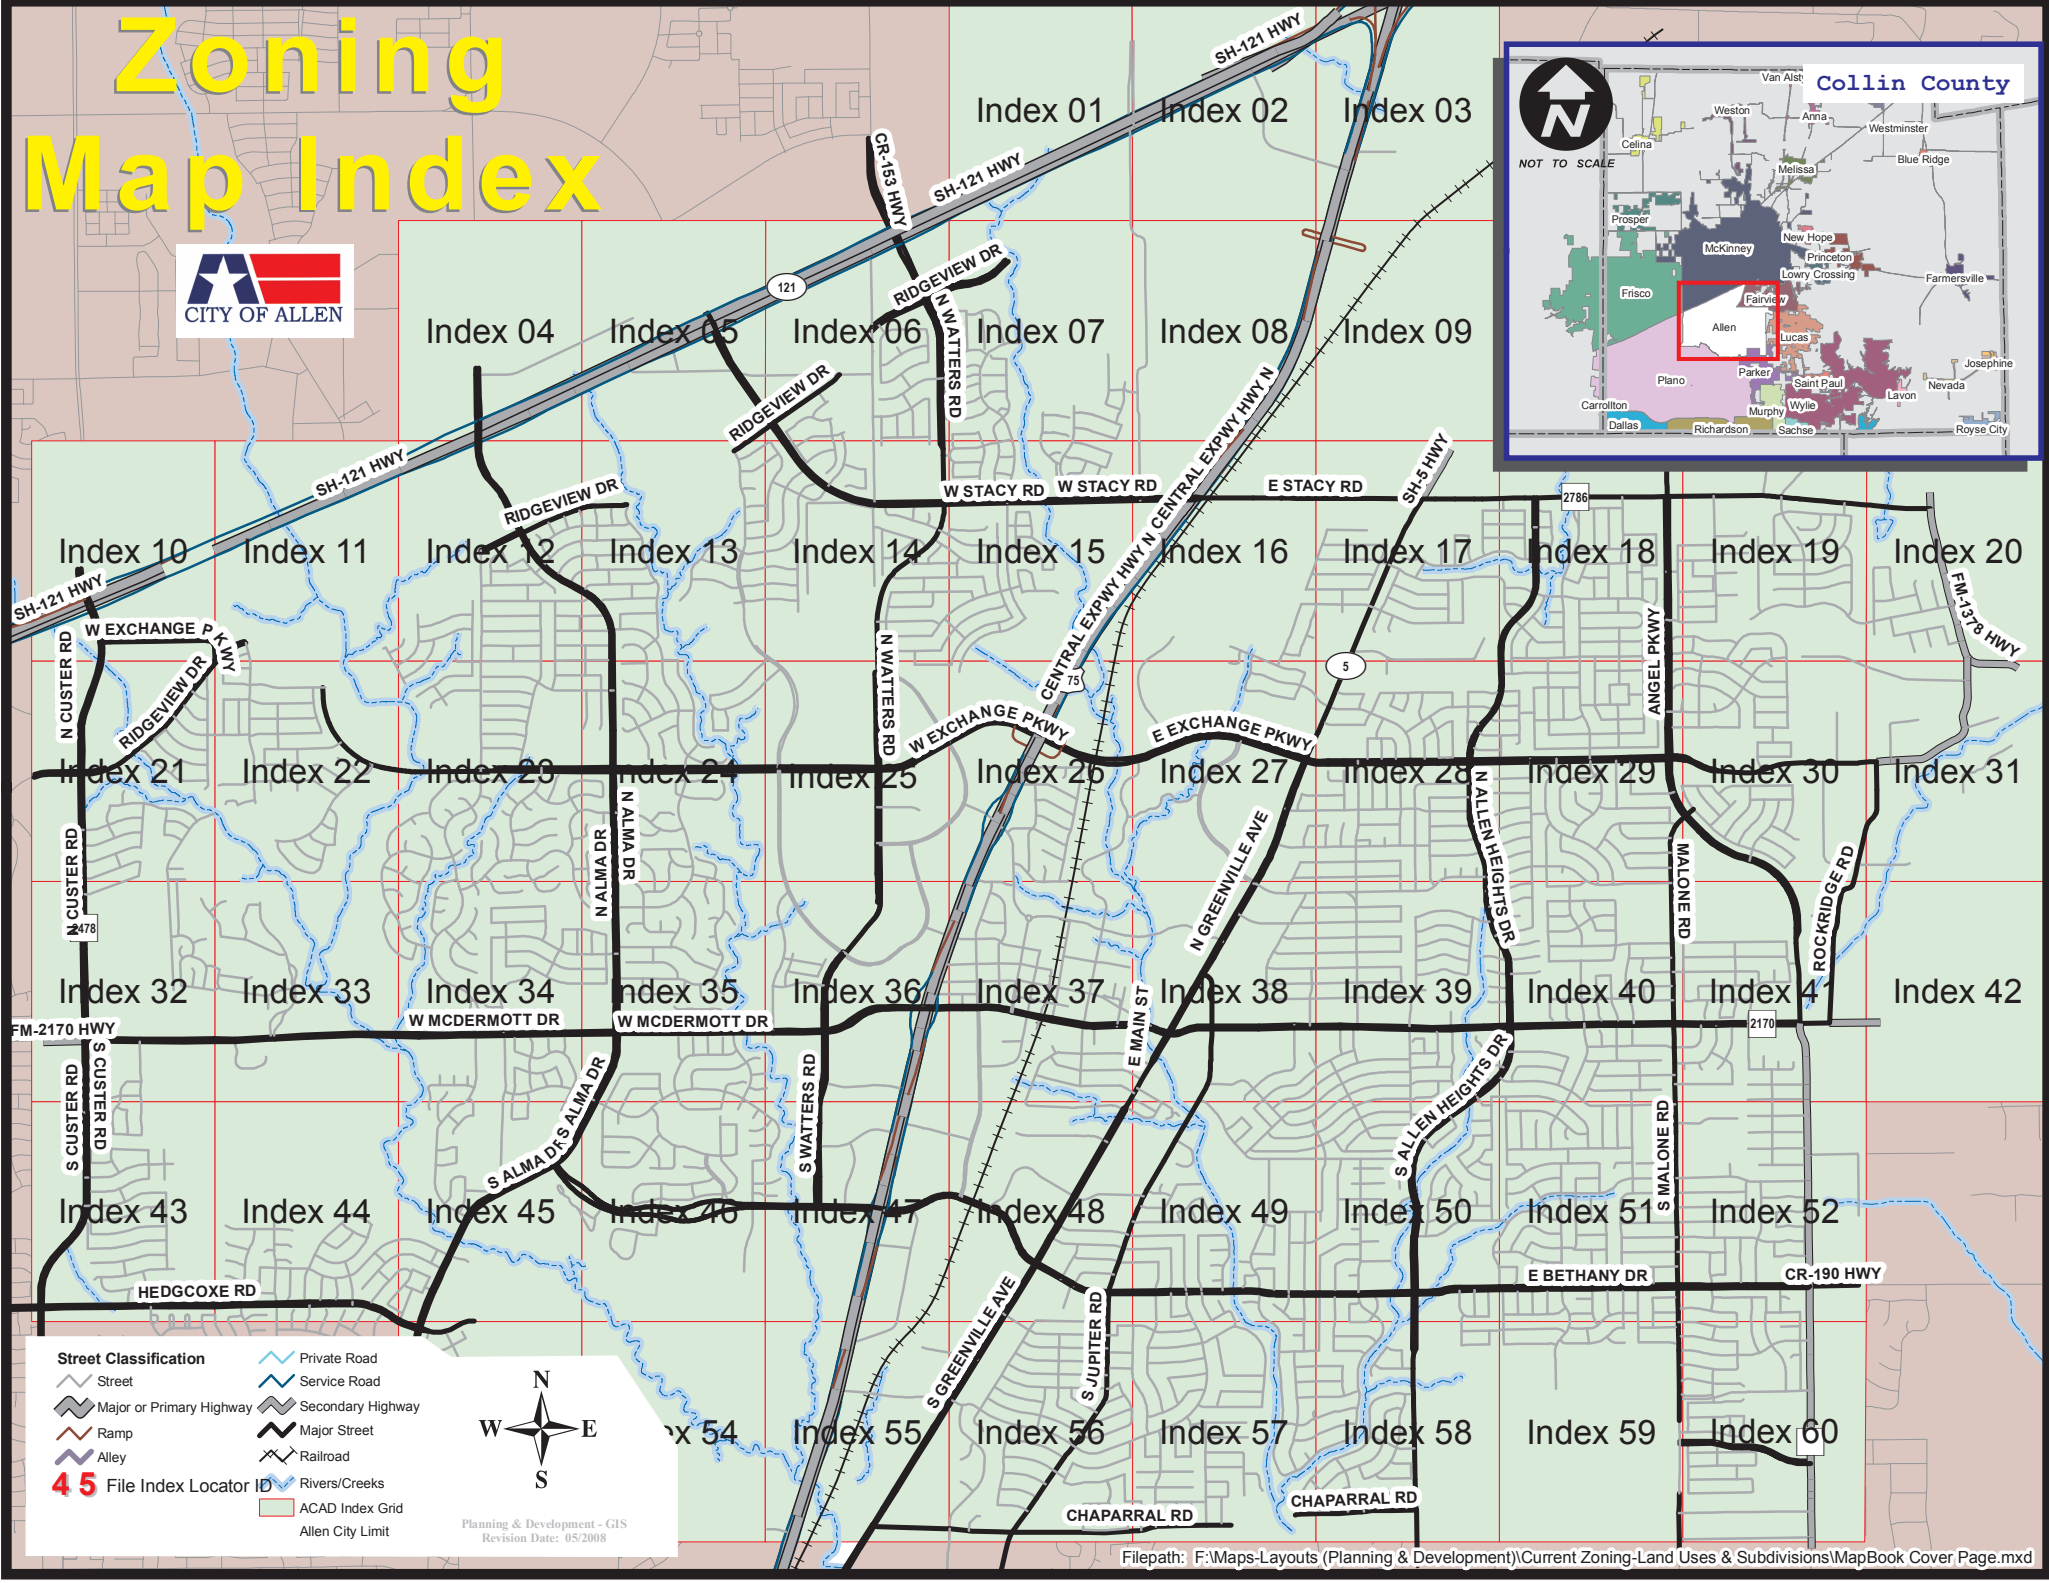

Zoning Map Index

- Street Classification**
- Street
 - Major or Primary Highway
 - Ramp
 - Alley
 - Private Road
 - Service Road
 - Secondary Highway
 - Major Street
 - Railroad
 - Rivers/Creeks
 - ACAD Index Grid
 - Allen City Limit
- 45** File Index Locator

Planning & Development - GIS
Revision Date: 05/2008